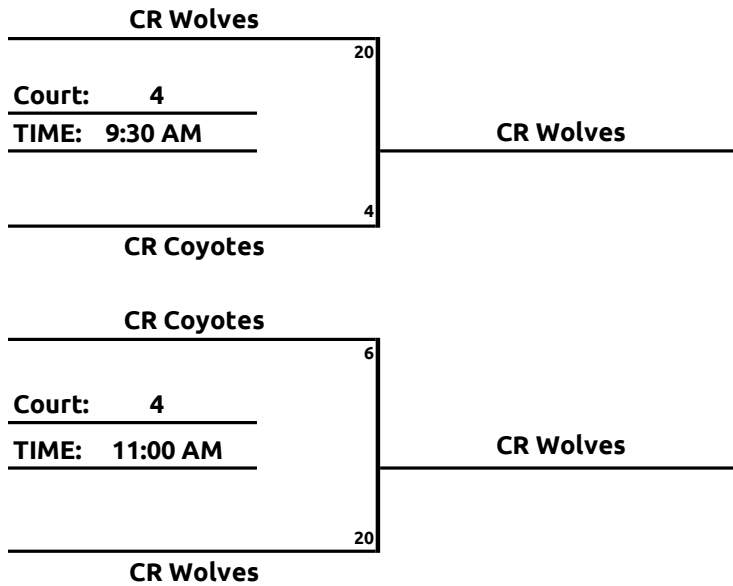

TEAMS	WINS	LOSSES	FINAL PLACE
CR Wolves	2	0	1st
CR Coyotes	0	2	2nd