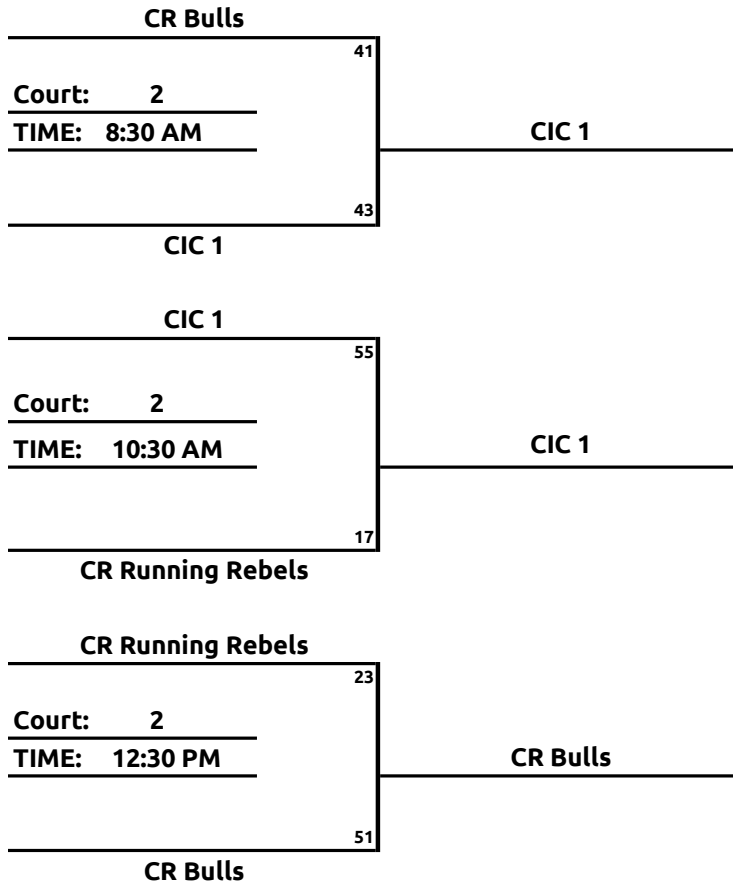

TEAMS	WINS	LOSSES	FINAL PLACE
CR Bulls	1	1	2nd
CIC 1	2	0	1st
CR Running Rebels	0	2	3rd