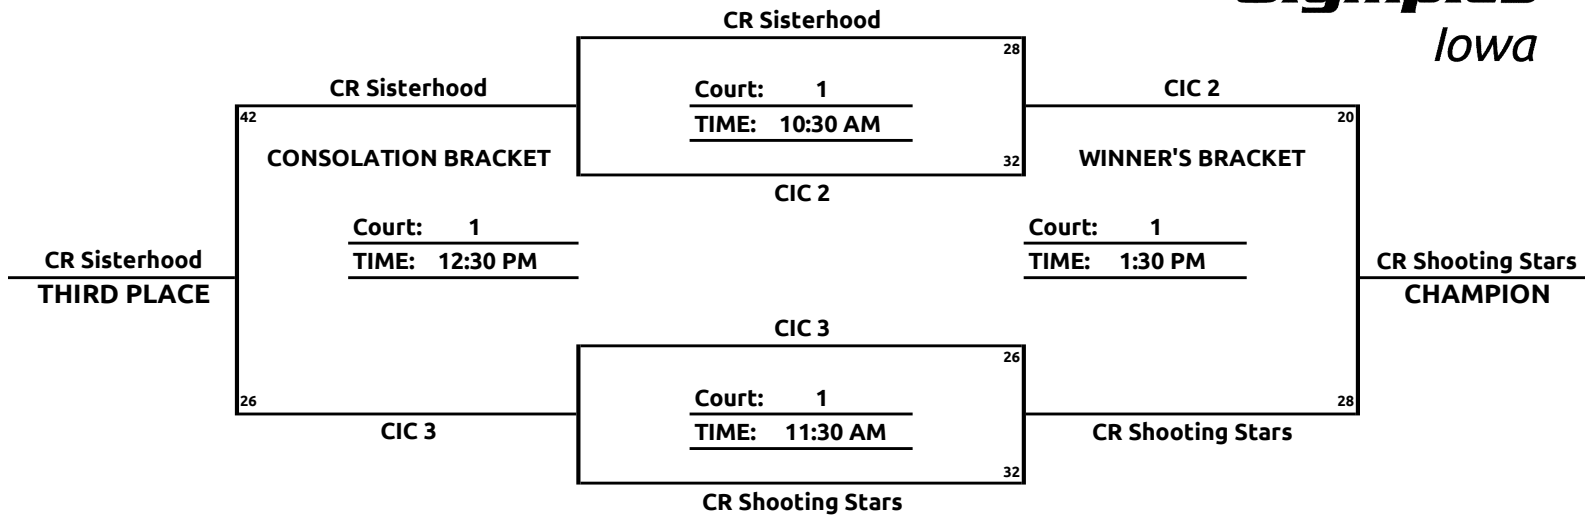

**2025 East Central Regional Basketball Tournament
Division_I**

**Special
Olympics
Iowa**

Female Division	
1st Place	<u>CR Shooting Stars</u>
2nd Place	<u>CR Sisterhood</u>

Unified Division	
1st Place	<u>CIC 2</u>
2nd Place	<u>CIC 3</u>